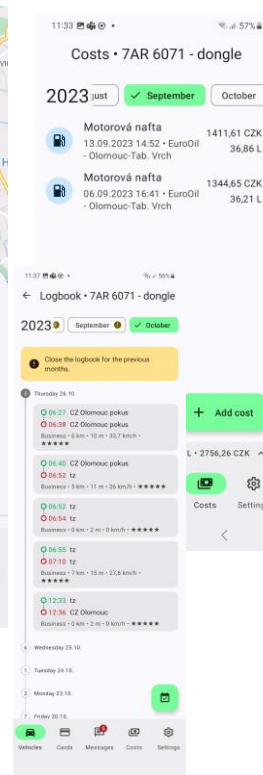

NEWS – New mobile application WEBDISPECINK

We are preparing for you completely a new mobile application WEBDISPECINK.

Instant overview of your vehicles, logbook closure, driver identification, entering the purposes and costs of the vehicle, sending messages, all this can be done with the new app WEBDISPECINK.

Download the beta version and try it out!