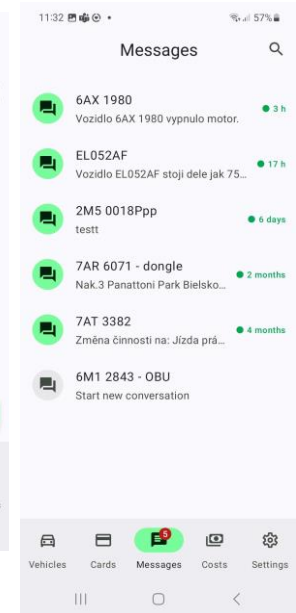

NEWS – New mobile application WEBDISPECINK

We are preparing for you completely a new mobile application WEBDISPECINK.

Instant overview of your vehicles, logbook closure, driver identification, entering the purposes and costs of the vehicle, sending messages, all this can be done with the new app WEBDISPECINK.

Download the beta version and try it out!